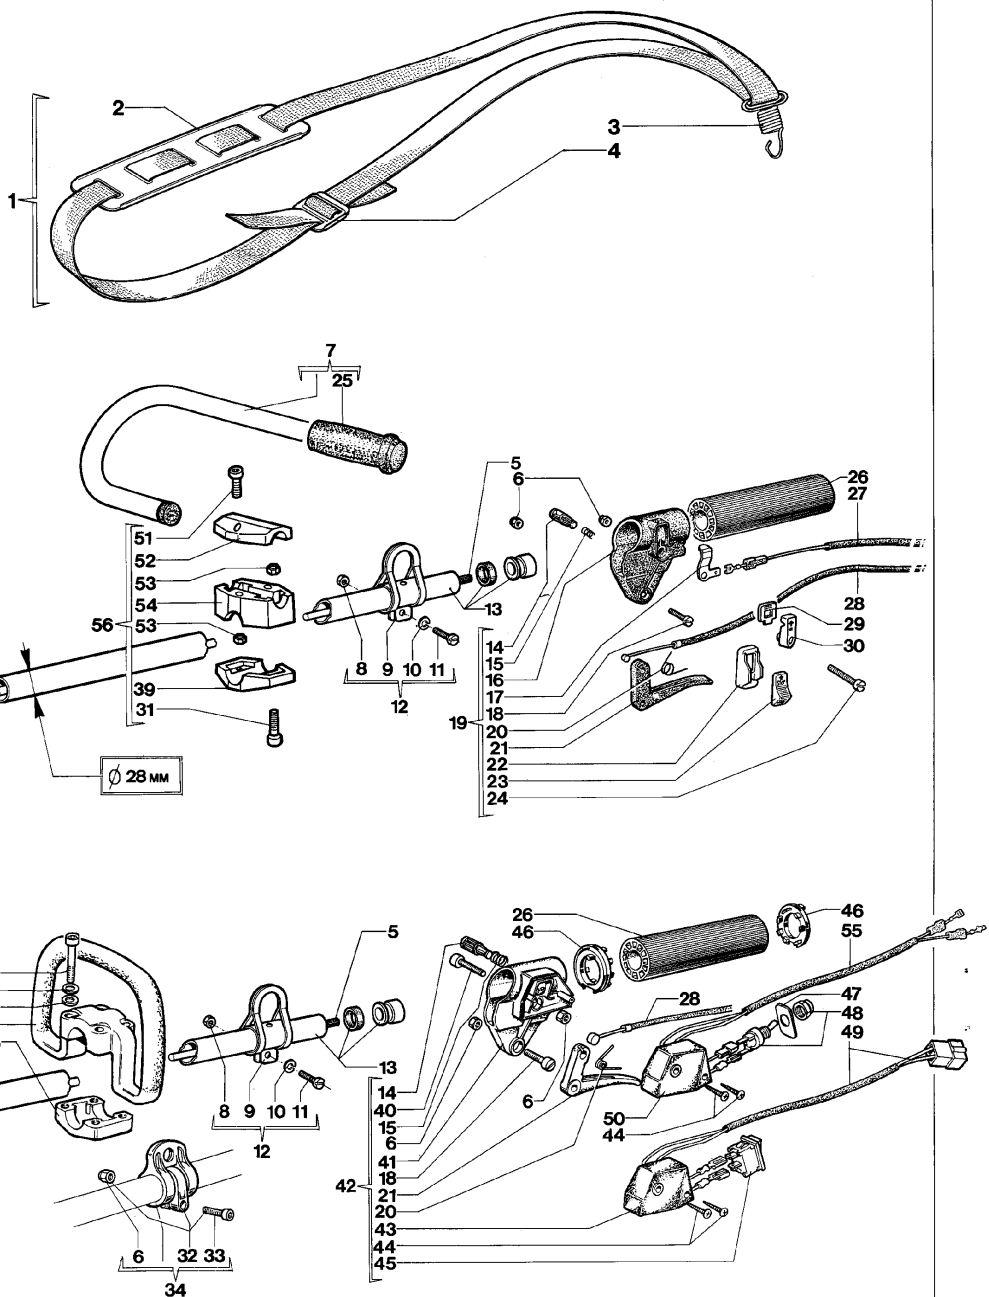

2 D1

TRASMISSIONE / TRANSMISSION
TRANSMISSION

DATA / DATE
15.06.1994

mod.: 300A-350-400A-IC

SERVICE